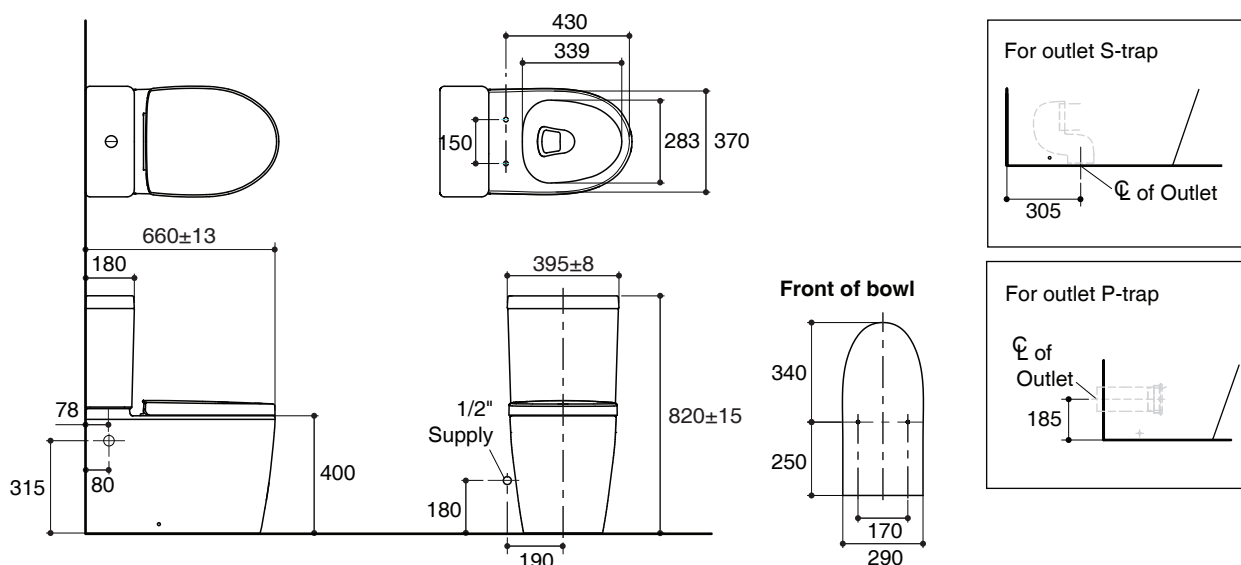

#### Features

- Vitreous china
- Round front bowl
- Includes quiet close seat
- Includes polished chrome push button
- Wash down flushing system with rimless technology
- Dual flush 2.6/4 liter per flush
- 305 mm rough-in for S-trap
- 660 x 395 x 820 mm

#### Technical Information

Fixture:	
Configuration	two-piece, round front
Water per flush	2.6/4 liter
Passageway	51 mm
Water area	127 x 102 mm
Water depth from rim	210 mm
Seat post hole centers	150 mm

Included Components:	
Bowl	K-76077K
Tank	K-76616K
Tank cover	1276561-SP
Quiet close seat	K-75200K

Optional Accessory	
1138552	P-trap connector

Dimensions are approximate.  
Unit: mm

Note: The recommended dimension for installation can be adjusted according to user preferences and layout.